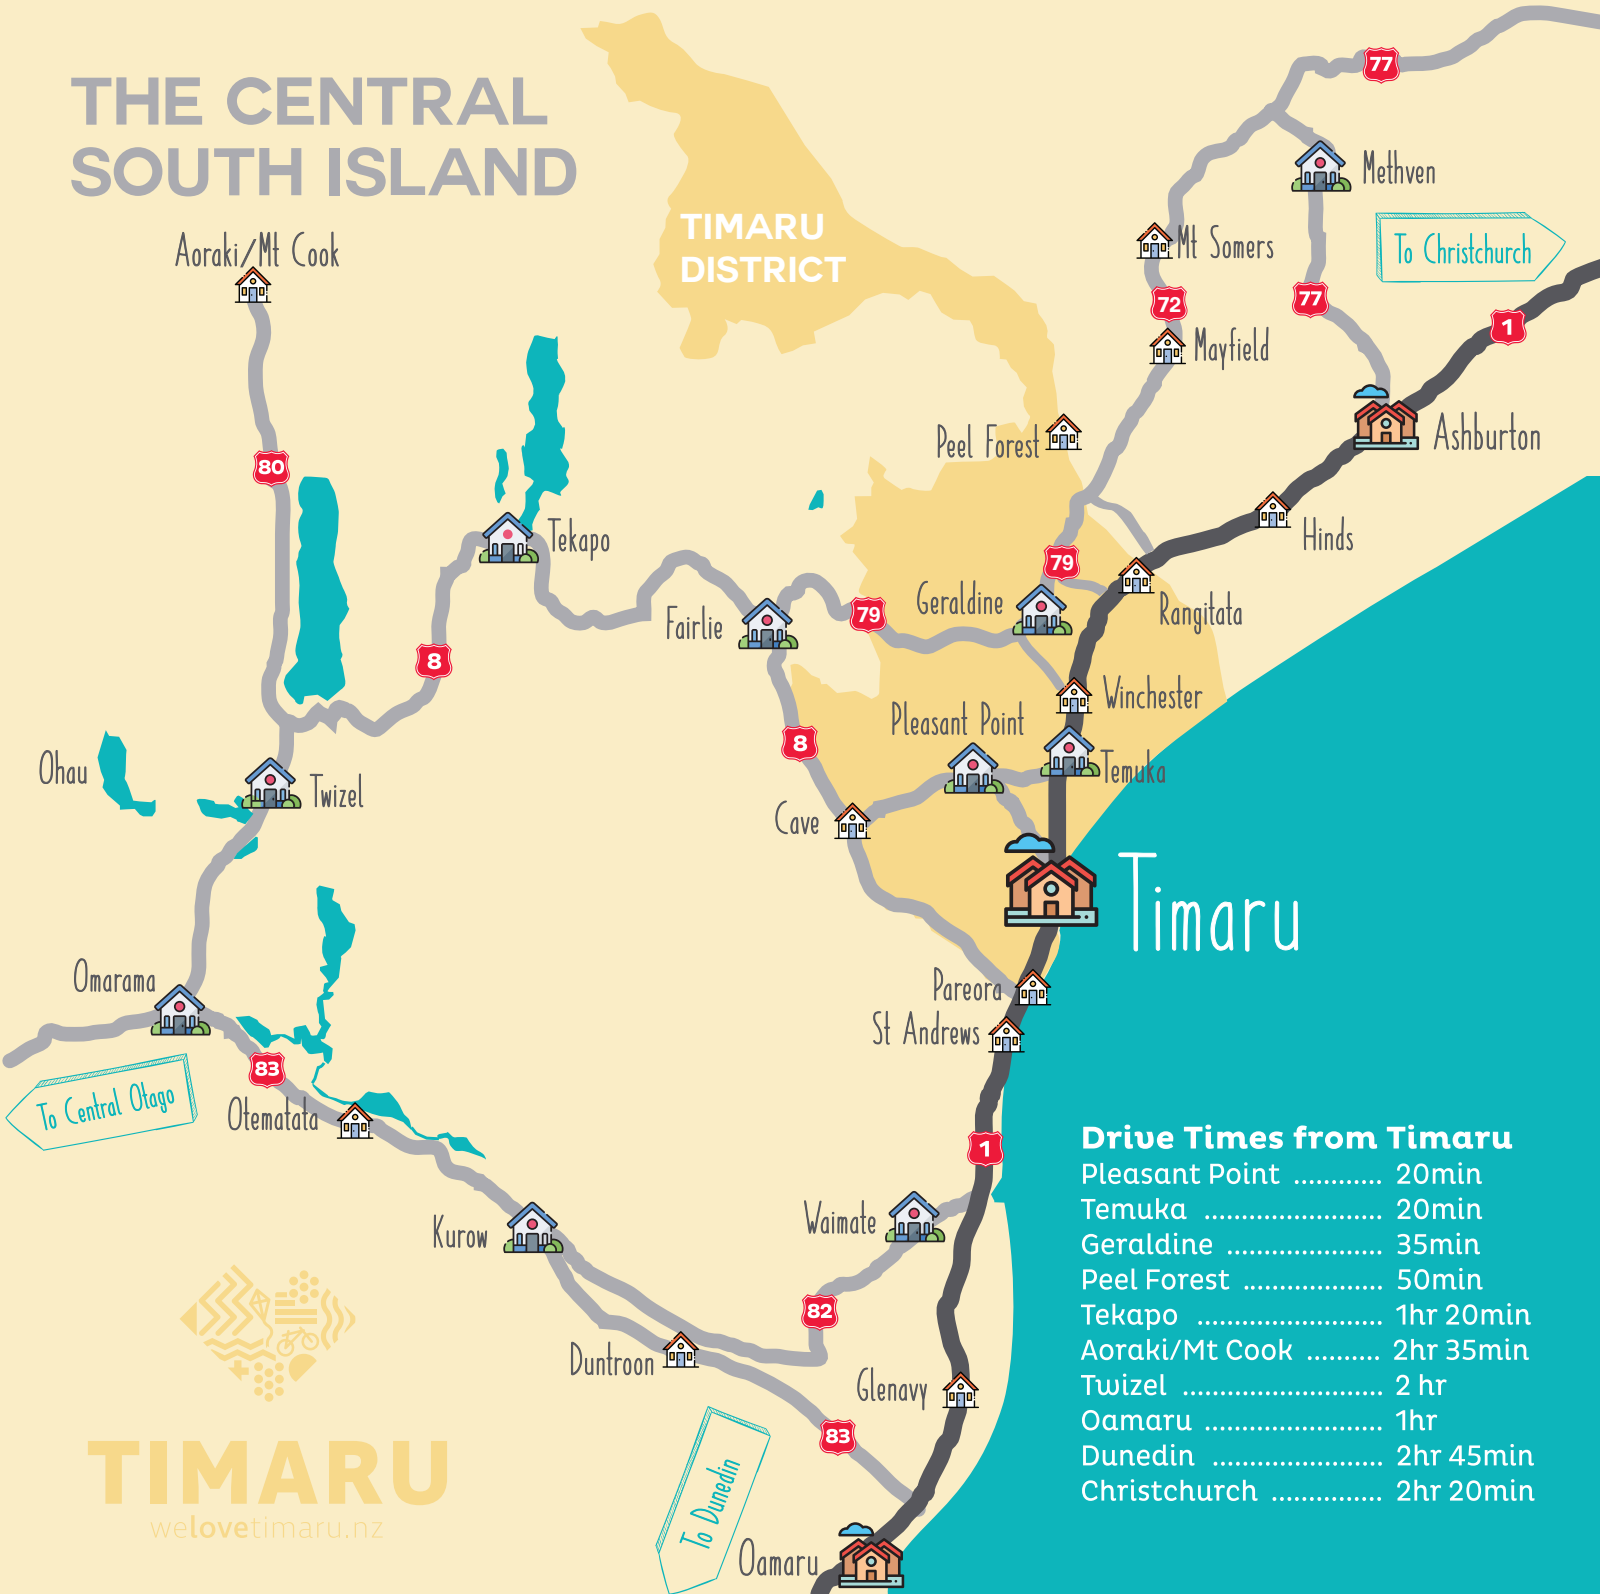

THE CENTRAL SOUTH ISLAND

TIMARU
welovetimaru.nz

TIMARU DISTRICT MUST - DOS

See Little penguins · Beach days at Caroline Bay · Try a Denheath Custard Square
Visit the Aigantighe Art Gallery · Visit all ten Museums · Explore Peel Forest · Go horse trekking · Take a guided brewery tour · Take a scenic flight · Swim at CBay
Enjoy coastal walks and bike rides · Shop for antiques · Check out our Edwardian street scape · Visit the Botanic Gardens or the Trevor Griffiths Rose Garden · Play golf, disc golf or mini golf · Star gaze at the Geraldine observatory · Check out our street art · Explore ancient Maori rock art · Shop at the Farmer's Markets · Find a WuHoo Timaru activity · Take a farm tour · Climb Little Mount Peel · Sunset drinks up the Bay Hill · See resident artists in their galleries

Learn more at www.welovetimaru.nz

TIMARU
welovetimaru.nz