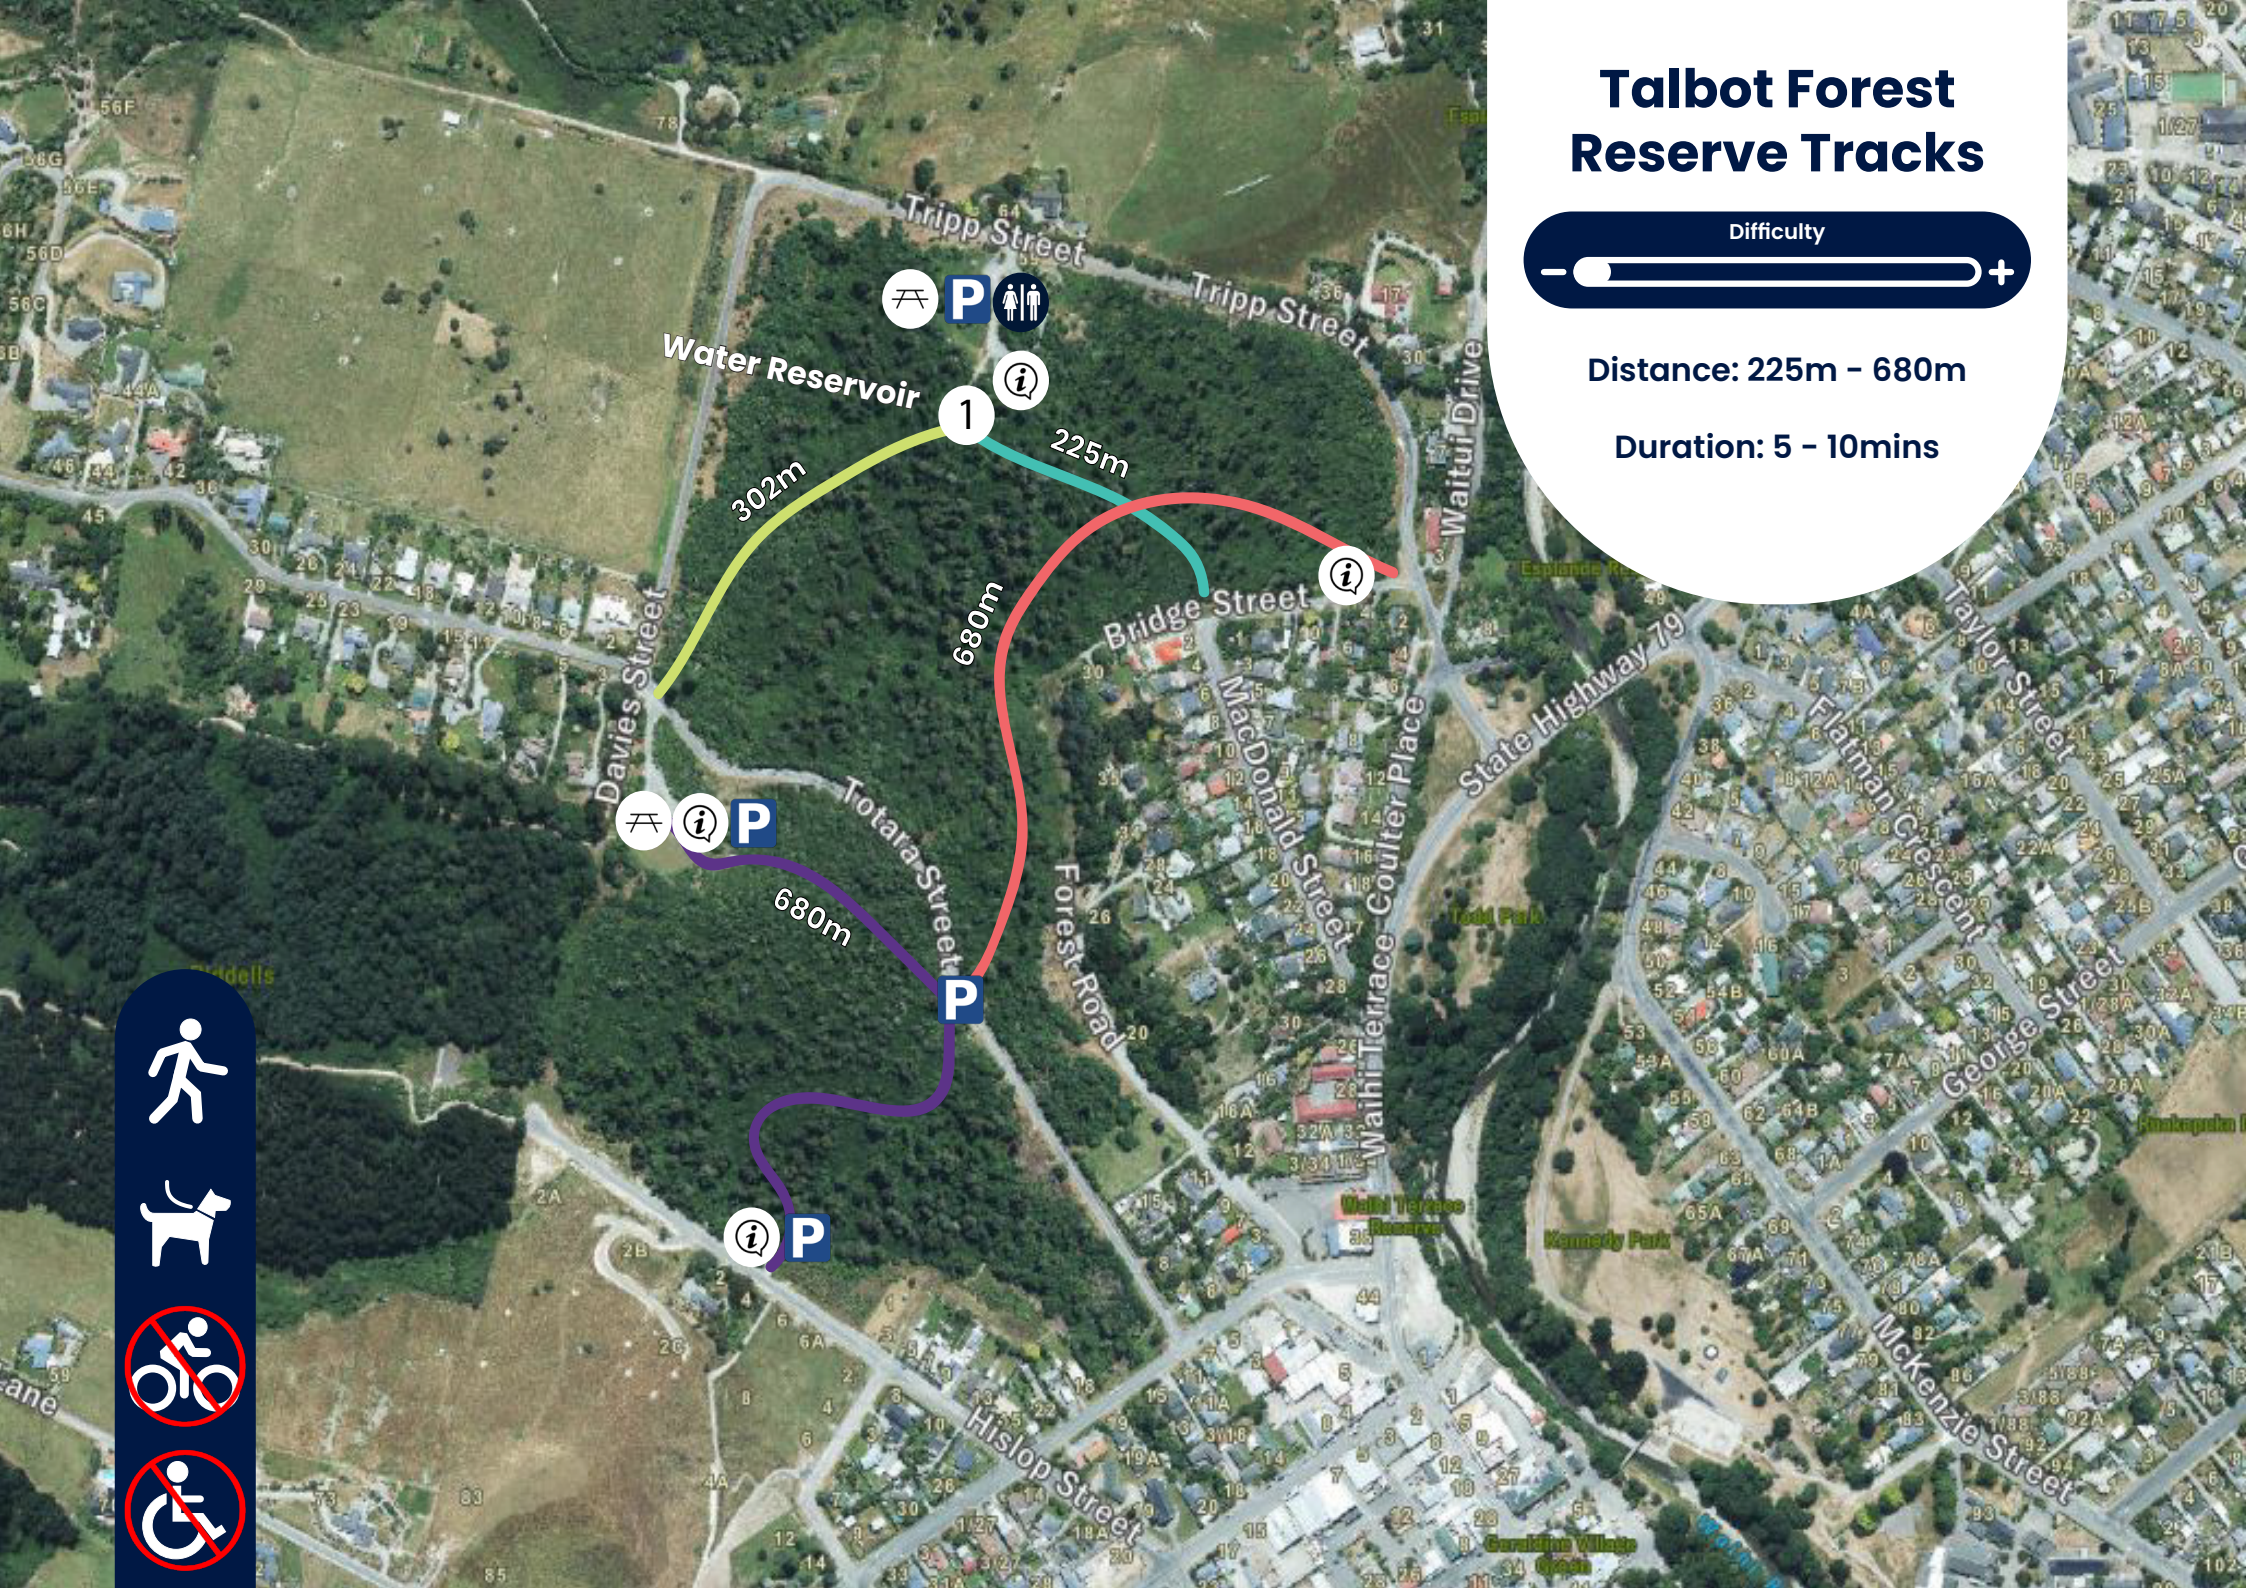

# Talbot Forest Reserve Tracks

Difficulty

Distance: 225m - 680m

Duration: 5 - 10mins

1

P

P