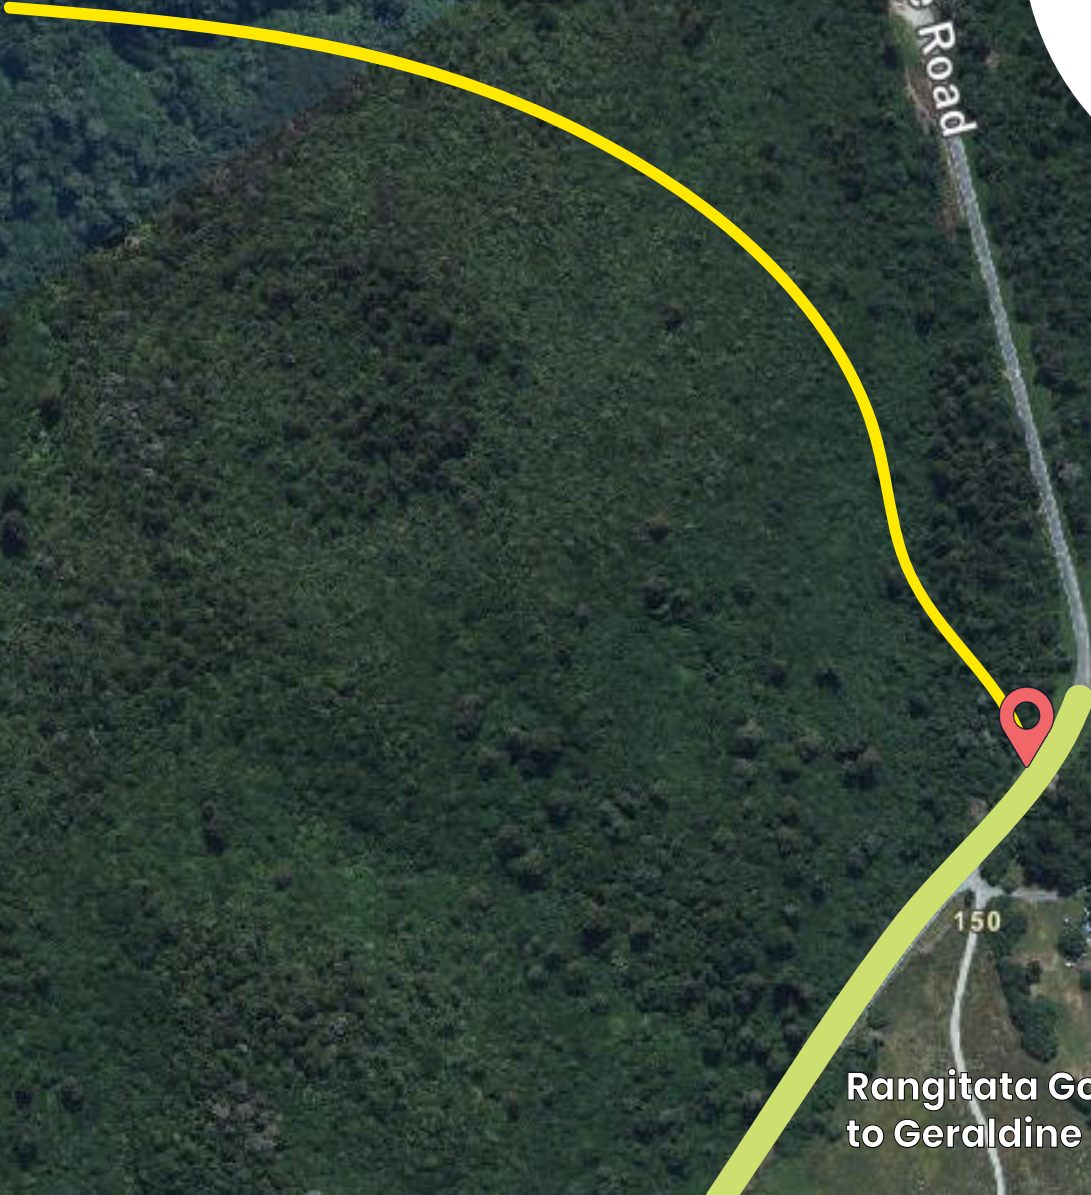

Acland Falls

Distance: 1.9kms

Duration: 1 hour

- 
- 
- 
- 

Rangitata Gorge Road
to Geraldine